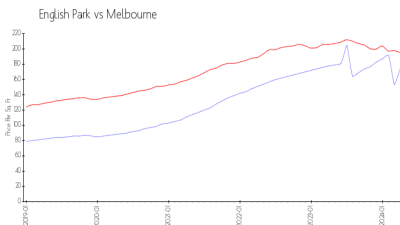

## Market Information

English Park: \$174/sq. ft.  
Melbourne: \$195/sq. ft.

Melbourne: \$195/sq. ft.  
Brevard: \$226/sq. ft.