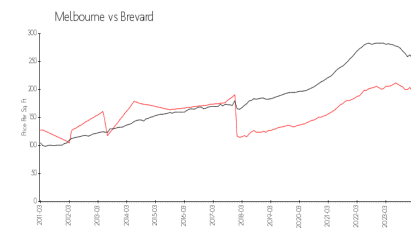

## Market Information

Ridgewood Club: \$166/sq. ft.  
Melbourne: \$195/sq. ft.

Melbourne: \$195/sq. ft.  
Brevard: \$226/sq. ft.