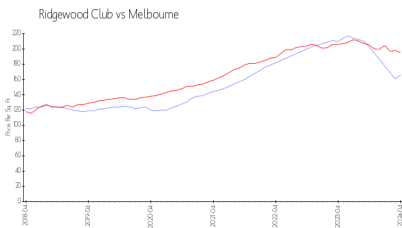

## Market Information

Ridgewood Club: \$166/sq. ft.  
Melbourne: \$195/sq. ft.

Melbourne: \$195/sq. ft.  
Brevard: \$226/sq. ft.