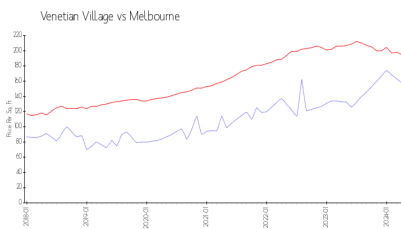

Market Information

Venetian Village: $158/sq. ft.
Melbourne: $195/sq. ft.

Melbourne: $195/sq. ft.
Brevard: $226/sq. ft.

Inventory for Sale

Venetian Village	1%
Melbourne	0%
Brevard	1%

Avg. Time to Close Over Last 12 Months

Venetian Village	24 days
Melbourne	33 days
Brevard	39 days