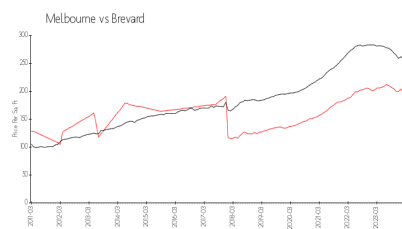

Market Information

Venetian Village: $158/sq. ft.
Melbourne: $195/sq. ft.

Melbourne: $195/sq. ft.
Brevard: $226/sq. ft.

Inventory for Sale

Venetian Village	1%
Melbourne	0%
Brevard	1%

Avg. Time to Close Over Last 12 Months

Venetian Village	24 days
Melbourne	33 days
Brevard	39 days