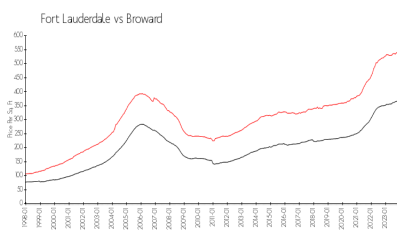

## Market Information

Village East (1 to 11): \$345/sq. ft.  
 Fort Lauderdale: \$533/sq. ft.

Fort Lauderdale: \$533/sq. ft.  
 Broward: \$351/sq. ft.