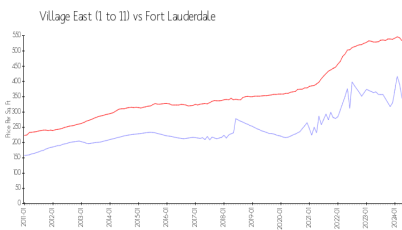

## Market Information

Village East (1 to 11): \$345/sq. ft.  
 Fort Lauderdale: \$533/sq. ft.

Fort Lauderdale: \$533/sq. ft.  
 Broward: \$351/sq. ft.