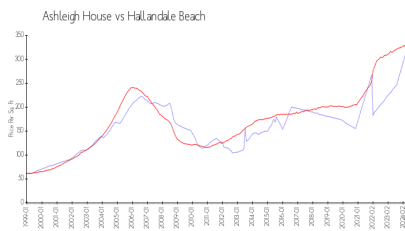

## Market Information

Ashleigh House: \$312/sq. ft.  
Hallandale Beach: \$325/sq. ft.

Hallandale Beach: \$325/sq. ft.  
Broward: \$351/sq. ft.