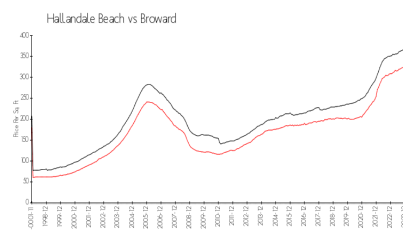

## Market Information

Ashleigh House: \$312/sq. ft.  
Hallandale Beach: \$325/sq. ft.

Hallandale Beach: \$325/sq. ft.  
Broward: \$351/sq. ft.