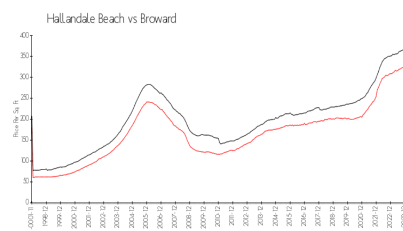

Chelsea Bayview

1913 S Ocean Dr, Hallandale Beach, FL, Broward 33009

Building Information

Number of units: 154
 Number of active listings for rent: 6
 Number of active listings for sale: 3
 Building inventory for sale: 1%
 Number of sales over the last 12 months: 5
 Number of sales over the last 6 months: 1
 Number of sales over the last 3 months: 1

CHELSEA BAYVIEW CONDOMINIUM
 ASSOCIATION
 (954) 456-0061

Built in 1981 - 154 units - 4 floors

Market Information

Chelsea Bayview: \$364/sq. ft.
 Hallandale Beach: \$325/sq. ft.

Hallandale Beach: \$325/sq. ft.
 Broward: \$351/sq. ft.