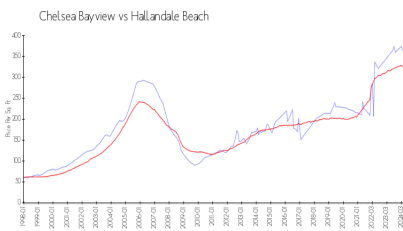

Chelsea Bayview

1913 S Ocean Dr, Hallandale Beach, FL, Broward 33009

Building Information

Number of units: 154
 Number of active listings for rent: 6
 Number of active listings for sale: 3
 Building inventory for sale: 1%
 Number of sales over the last 12 months: 5
 Number of sales over the last 6 months: 1
 Number of sales over the last 3 months: 1

CHELSEA BAYVIEW CONDOMINIUM
 ASSOCIATION
 (954) 456-0061

Built in 1981 - 154 units - 4 floors

Market Information

Chelsea Bayview: \$364/sq. ft.
 Hallandale Beach: \$325/sq. ft.

Hallandale Beach: \$325/sq. ft.
 Broward: \$351/sq. ft.