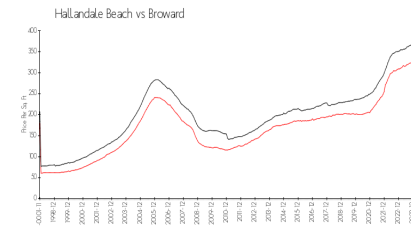

## Market Information

Coastal Waterways: \$282/sq. ft.  
 Hallandale Beach: \$325/sq. ft.

Hallandale Beach: \$325/sq. ft.  
 Broward: \$351/sq. ft.