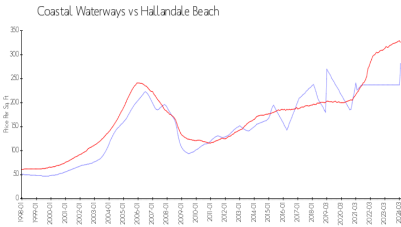

## Market Information

Coastal Waterways: \$282/sq. ft.  
 Hallandale Beach: \$325/sq. ft.

Hallandale Beach: \$325/sq. ft.  
 Broward: \$351/sq. ft.