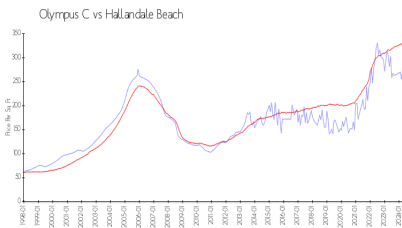

## Market Information

Olympus C: \$280/sq. ft.  
Hallandale Beach: \$325/sq. ft.

Hallandale Beach: \$325/sq. ft.  
Broward: \$351/sq. ft.