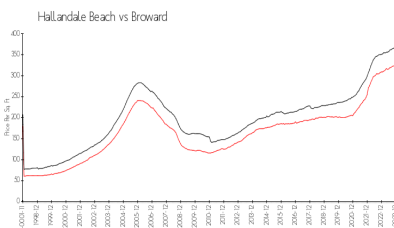

## Market Information

Olympus C: \$280/sq. ft.  
Hallandale Beach: \$325/sq. ft.

Hallandale Beach: \$325/sq. ft.  
Broward: \$351/sq. ft.