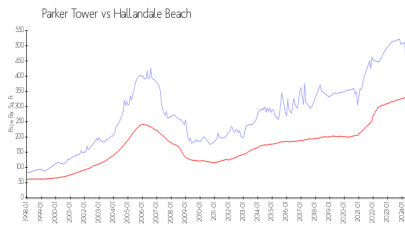

Market Information

Parker Tower: $466/sq. ft.
Hallandale Beach: $325/sq. ft.

Hallandale Beach: $325/sq. ft.
Broward: $351/sq. ft.

Inventory for Sale

Parker Tower 2%
Hallandale Beach 4%
Broward 4%

Avg. Time to Close Over Last 12 Months

Parker Tower 79 days
Hallandale Beach 76 days
Broward 67 days