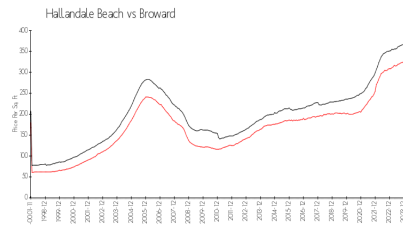

Market Information

Parker Tower: $466/sq. ft.
Hallandale Beach: $325/sq. ft.

Hallandale Beach: $325/sq. ft.
Broward: $351/sq. ft.

Inventory for Sale

Parker Tower 2%
Hallandale Beach 4%
Broward 4%

Avg. Time to Close Over Last 12 Months

Parker Tower 79 days
Hallandale Beach 76 days
Broward 67 days