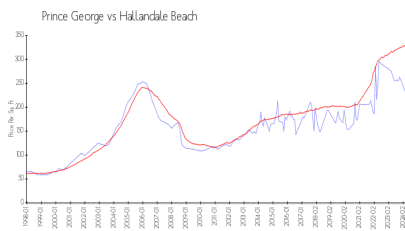

## Market Information

Prince George: \$231/sq. ft.  
Hallandale Beach: \$325/sq. ft.

Hallandale Beach: \$325/sq. ft.  
Broward: \$351/sq. ft.