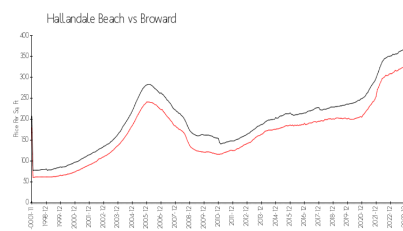

## Market Information

Prince George: \$231/sq. ft.  
Hallandale Beach: \$325/sq. ft.

Hallandale Beach: \$325/sq. ft.  
Broward: \$351/sq. ft.