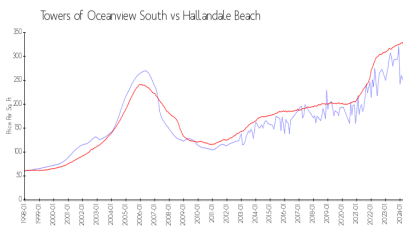

Towers of Oceanview South

600 Parkview Dr, Hallandale Beach, FL, Broward 33009

Building Information

Number of units:	295
Number of active listings for rent:	0
Number of active listings for sale:	11
Building inventory for sale:	3%
Number of sales over the last 12 months:	15
Number of sales over the last 6 months:	10
Number of sales over the last 3 months:	5

Towers of Oceanview South Condo Association
 600 Parkview Dr, Hallandale Beach, FL 33009
 954-454-8344

Built in 1980 - 295 units - 11 floors

Market Information

Towers of Oceanview South: \$248/sq. ft.
 Hallandale Beach: \$325/sq. ft.