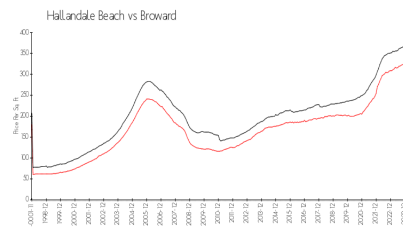

Towers of Oceanview South

600 Parkview Dr, Hallandale Beach, FL, Broward 33009

Building Information

Number of units:	295
Number of active listings for rent:	0
Number of active listings for sale:	11
Building inventory for sale:	3%
Number of sales over the last 12 months:	15
Number of sales over the last 6 months:	10
Number of sales over the last 3 months:	5

Towers of Oceanview South Condo Association
 600 Parkview Dr, Hallandale Beach, FL 33009
 954-454-8344

Built in 1980 - 295 units - 11 floors

Market Information

Towers of Oceanview South: \$248/sq. ft.
 Hallandale Beach: \$325/sq. ft.