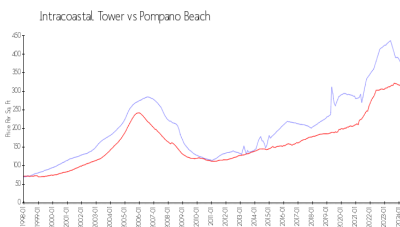

Intracoastal Tower

1505 N Riverside Dr, Pompano Beach, FL, Broward 33062

Building Information

Number of units:	95
Number of active listings for rent:	1
Number of active listings for sale:	2
Building inventory for sale:	2%
Number of sales over the last 12 months:	12
Number of sales over the last 6 months:	7
Number of sales over the last 3 months:	5

Intracoastal Tower Condo
 1505 N Riverside Dr, Pompano Beach,
 FL 33062-3322
 (954) 781-9534
 (954) 942-3880

Built in 1975 - 95 units - 15 floors

Market Information

Intracoastal Tower: \$369/sq. ft.
 Pompano Beach: \$308/sq. ft.