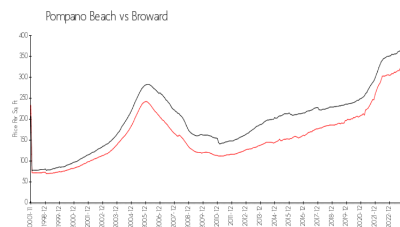

Intracoastal Tower

1505 N Riverside Dr, Pompano Beach, FL, Broward 33062

Building Information

Number of units:	95
Number of active listings for rent:	1
Number of active listings for sale:	2
Building inventory for sale:	2%
Number of sales over the last 12 months:	12
Number of sales over the last 6 months:	7
Number of sales over the last 3 months:	5

Intracoastal Tower Condo
 1505 N Riverside Dr, Pompano Beach,
 FL 33062-3322
 (954) 781-9534
 (954) 942-3880

Built in 1975 - 95 units - 15 floors

Market Information

Intracoastal Tower: \$369/sq. ft.
 Pompano Beach: \$308/sq. ft.