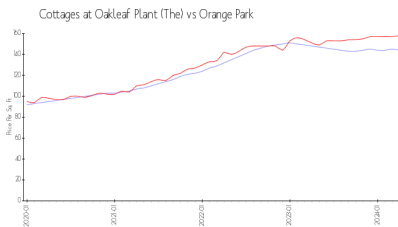

Cottages at Oakleaf Plant (The)

3750 Silver Bluff Blvd, Orange Park, FL, Clay 32065

Building Information

Number of units:	240
Number of active listings for rent:	0
Number of active listings for sale:	2
Building inventory for sale:	0%
Number of sales over the last 12 months:	13
Number of sales over the last 6 months:	3
Number of sales over the last 3 months:	1

OakLeaf POA
 PO Box 440549
 Jacksonville FL 32222
 904-806-2006
<https://oakleafpoa.com/contact-us/>

Built in 2006 - 240 units - 2 floors

Market Information

Cottages at Oakleaf Plant (The): \$144/sq. ft.
 Orange Park: \$158/sq. ft.