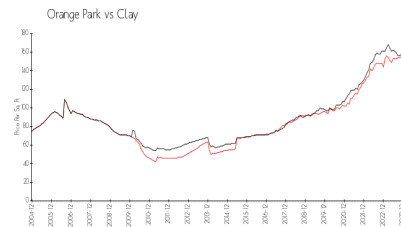

Cottages at Oakleaf Plant (The)

3750 Silver Bluff Blvd, Orange Park, FL, Clay 32065

Building Information

Number of units:	240
Number of active listings for rent:	0
Number of active listings for sale:	2
Building inventory for sale:	0%
Number of sales over the last 12 months:	13
Number of sales over the last 6 months:	3
Number of sales over the last 3 months:	1

OakLeaf POA
 PO Box 440549
 Jacksonville FL 32222
 904-806-2006
<https://oakleafpoa.com/contact-us/>

Built in 2006 - 240 units - 2 floors

Market Information

Cottages at Oakleaf Plant (The): \$144/sq. ft.
 Orange Park: \$158/sq. ft.