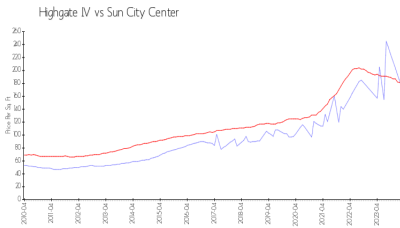

## Market Information

Highgate IV: \$172/sq. ft.  
 Sun City Center: \$184/sq. ft.

Sun City Center: \$184/sq. ft.  
 Hillsborough: \$251/sq. ft.