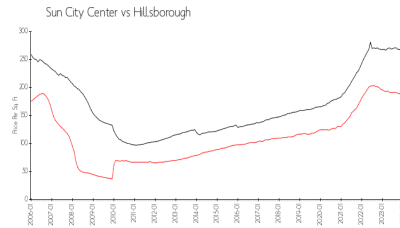

## Market Information

Highgate IV: \$172/sq. ft.  
 Sun City Center: \$184/sq. ft.

Sun City Center: \$184/sq. ft.  
 Hillsborough: \$251/sq. ft.