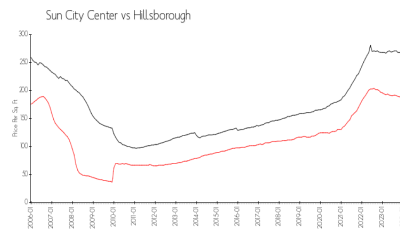

## Market Information

Oakley Green: \$226/sq. ft.  
Sun City Center: \$184/sq. ft.

Sun City Center: \$184/sq. ft.  
Hillsborough: \$251/sq. ft.