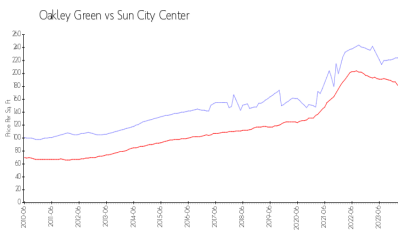

## Market Information

Oakley Green: \$226/sq. ft.  
Sun City Center: \$184/sq. ft.

Sun City Center: \$184/sq. ft.  
Hillsborough: \$251/sq. ft.