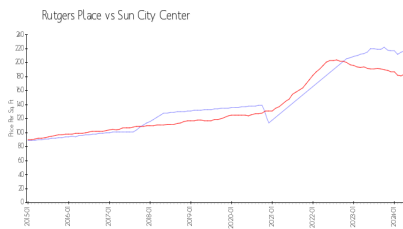

1904 Clubhouse Dr
 Sun City Center
 Ph: 813-642-8790
 URL: <http://kpscc.com/>

Market Information

Rutgers Place:	\$217/sq. ft.	Sun City Center:	\$184/sq. ft.
Sun City Center:	\$184/sq. ft.	Hillsborough:	\$251/sq. ft.