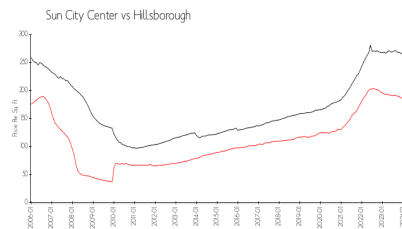

1904 Clubhouse Dr
 Sun City Center
 Ph: 813-642-8790
 URL: <http://kpscc.com/>

Market Information

Rutgers Place:	\$217/sq. ft.	Sun City Center:	\$184/sq. ft.
Sun City Center:	\$184/sq. ft.	Hillsborough:	\$251/sq. ft.