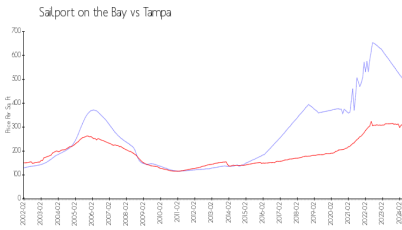

## Market Information

Sailport on the Bay: \$504/sq. ft.  
 Tampa: \$312/sq. ft.

Tampa: \$312/sq. ft.  
 Hillsborough: \$251/sq. ft.