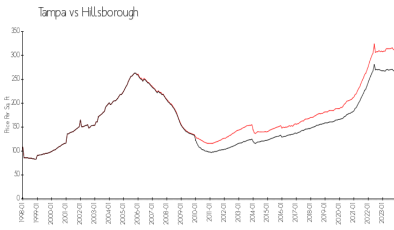

## Market Information

Sailport on the Bay: \$504/sq. ft.  
 Tampa: \$312/sq. ft.

Tampa: \$312/sq. ft.  
 Hillsborough: \$251/sq. ft.