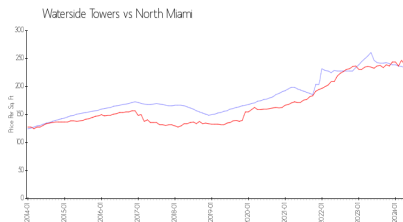

# Waterside Towers

2450 NE 135 St, North Miami, FL, Miami-Dade 33181

Waterside Towers Condominium Association  
2450 Ne 135th Street  
North Miami, FL 33181  
Phone: (305) 944-1872

Built in 1972 - 118 units - 10 floors

## Market Information

Waterside Towers: \$234/sq. ft.  
North Miami: \$239/sq. ft.

North Miami: \$239/sq. ft.  
Miami-Dade: \$694/sq. ft.