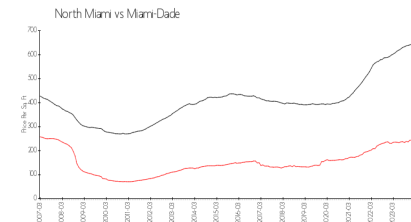

## Market Information

Waterside Towers: \$234/sq. ft.  
North Miami: \$239/sq. ft.

North Miami: \$239/sq. ft.  
Miami-Dade: \$694/sq. ft.