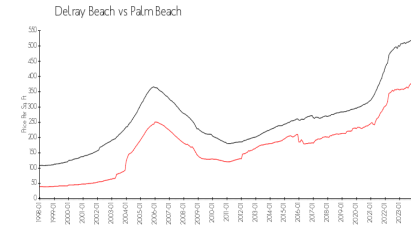

## Market Information

Southwinds at Crosswinds: \$260/sq. ft.  
 Delray Beach: \$371/sq. ft.

Delray Beach: \$371/sq. ft.  
 Palm Beach: \$475/sq. ft.