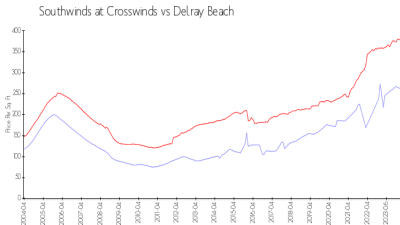

## Market Information

Southwinds at Crosswinds: \$260/sq. ft.  
 Delray Beach: \$371/sq. ft.

Delray Beach: \$371/sq. ft.  
 Palm Beach: \$475/sq. ft.