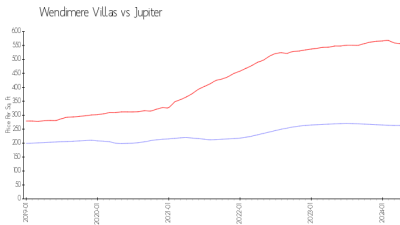

Market Information

Wendimere Villas: \$263/sq. ft.
 Jupiter: \$557/sq. ft.

Jupiter: \$557/sq. ft.
 Palm Beach: \$475/sq. ft.

Inventory for Sale

Wendimere Villas	3%
Jupiter	3%
Palm Beach	3%

Avg. Time to Close Over Last 12 Months