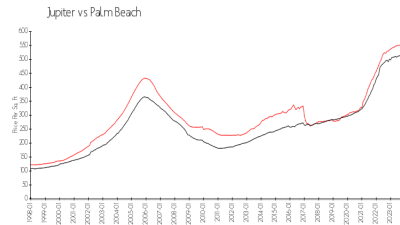

Market Information

Wendimere Villas: \$263/sq. ft.
 Jupiter: \$557/sq. ft.

Jupiter: \$557/sq. ft.
 Palm Beach: \$475/sq. ft.

Inventory for Sale

Wendimere Villas	3%
Jupiter	3%
Palm Beach	3%

Avg. Time to Close Over Last 12 Months