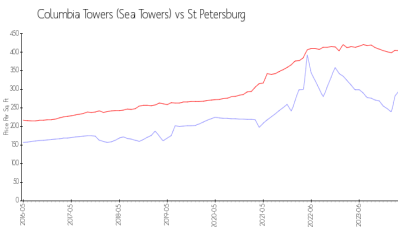

## Market Information

Columbia Towers (Sea Towers): \$296/sq. ft.  
 St Petersburg: \$404/sq. ft.

St Petersburg: \$404/sq. ft.  
 Pinellas: \$419/sq. ft.