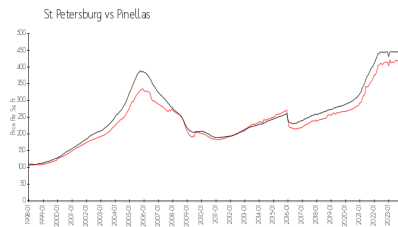

## Market Information

Columbia Towers (Sea Towers): \$296/sq. ft.  
 St Petersburg: \$404/sq. ft.

St Petersburg: \$404/sq. ft.  
 Pinellas: \$419/sq. ft.