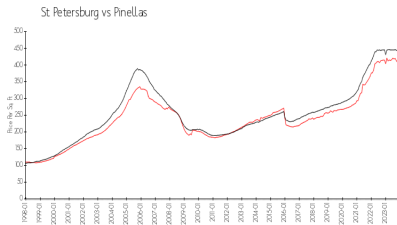

St Petersburg: \$404/sq. ft.
 Pinellas: \$419/sq. ft.

Inventory for Sale

Palms of Long Bayou	2%
St Petersburg	4%
Pinellas	3%

Avg. Time to Close Over Last 12 Months

Palms of Long Bayou	26 days
St Petersburg	66 days
Pinellas	62 days