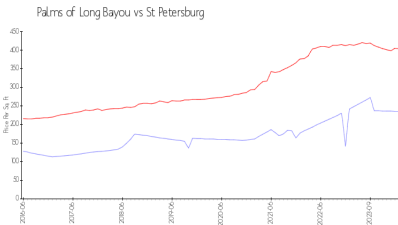

Market Information

Palms of Long Bayou: $235/sq. ft.
St Petersburg: $404/sq. ft.