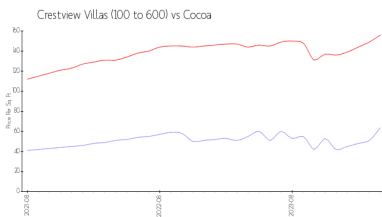

Building Association Information

Crestview Villas?
 800 N Fiske Blvd
 Cocoa, FL 32922
 (321) 632-8019

Market Information

Crestview Villas (100 to 600): \$64/sq. ft.
 Cocoa: \$156/sq. ft.
 Brevard: \$226/sq. ft.