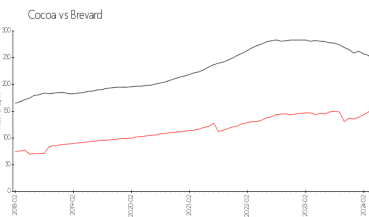

Building Association Information

Crestview Villas?
 800 N Fiske Blvd
 Cocoa, FL 32922
 (321) 632-8019

Market Information

Crestview Villas (100 to 600): \$64/sq. ft.
 Cocoa: \$156/sq. ft.
 Brevard: \$226/sq. ft.