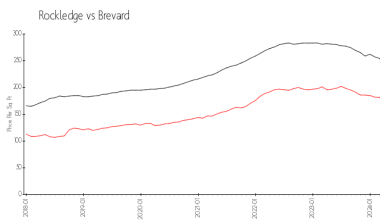

## Market Information

Meadow Pointe:	\$193/sq. ft.	Rockledge:	\$169/sq. ft.
Rockledge:	\$169/sq. ft.	Brevard:	\$226/sq. ft.