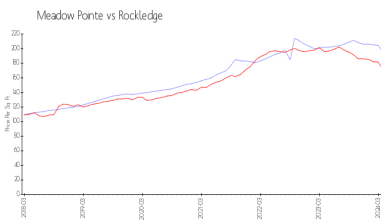

## Market Information

Meadow Pointe:	\$193/sq. ft.	Rockledge:	\$169/sq. ft.
Rockledge:	\$169/sq. ft.	Brevard:	\$226/sq. ft.