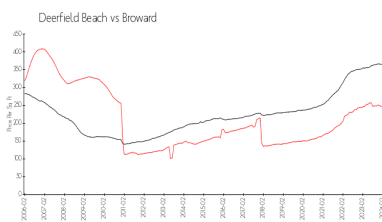

The above valuated price is a baseline figure that does not take into account any specific renovation, upgrade, split, merge, or deterioration of the unit.

Building Information

Number of units:	292
Number of active listings for rent:	0
Number of active listings for sale:	3
Building inventory for sale:	1%
Number of sales over the last 12 months:	10
Number of sales over the last 6 months:	5
Number of sales over the last 3 months:	3

Building Association Information

Water's Edge Condominium Association
 Address: 700 Cypress Club Way,
 Pompano Beach, FL 33064
 Phone: +1 954-425-0588

Market Information

Water's Edge at Deerfield:	\$196/sq. ft.	Deerfield Beach:	\$240/sq. ft.
Deerfield Beach:	\$240/sq. ft.	Broward:	\$351/sq. ft.