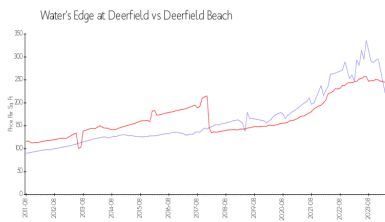

Building Association Information

Water's Edge Condominium Association
 Address: 700 Cypress Club Way,
 Pompano Beach, FL 33064
 Phone: +1 954-425-0588

Market Information

Water's Edge at Deerfield:	\$196/sq. ft.	Deerfield Beach:	\$240/sq. ft.
Deerfield Beach:	\$240/sq. ft.	Broward:	\$351/sq. ft.