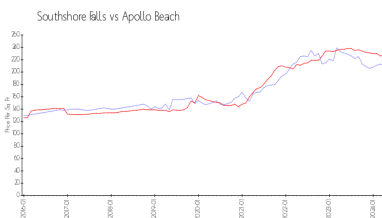

## Market Information

Southshore Falls:	\$210/sq. ft.	Apollo Beach:	\$228/sq. ft.
Apollo Beach:	\$228/sq. ft.	Hillsborough:	\$251/sq. ft.