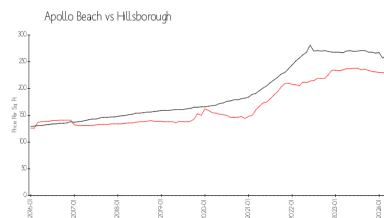

## Market Information

Southshore Falls:	\$210/sq. ft.	Apollo Beach:	\$228/sq. ft.
Apollo Beach:	\$228/sq. ft.	Hillsborough:	\$251/sq. ft.