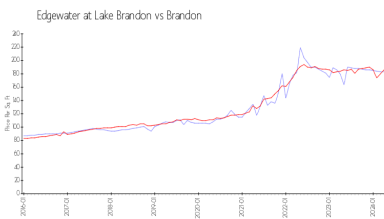

## Market Information

Edgewater at Lake Brandon:	\$183/sq. ft.	Brandon:	\$186/sq. ft.
Brandon:	\$186/sq. ft.	Hillsborough:	\$251/sq. ft.