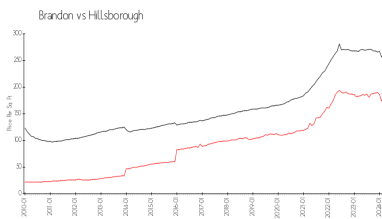

## Market Information

Edgewater at Lake Brandon:	\$183/sq. ft.	Brandon:	\$186/sq. ft.
Brandon:	\$186/sq. ft.	Hillsborough:	\$251/sq. ft.