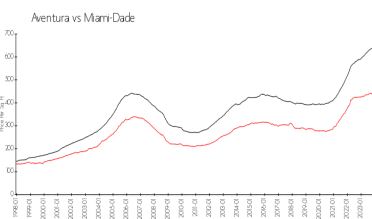

Building Association Information

Mystic Pointe Tower 600 Condominium
 (305) 932-4165

Market Information

Mystic Pointe Tower 600:	\$328/sq. ft.	Aventura:	\$437/sq. ft.
Aventura:	\$437/sq. ft.	Miami-Dade:	\$694/sq. ft.

Inventory for Sale

Mystic Pointe Tower 600	4%
Aventura	5%
Miami-Dade	3%

Avg. Time to Close Over Last 12 Months

Mystic Pointe Tower 600	86 days
Aventura	89 days
Miami-Dade	81 days