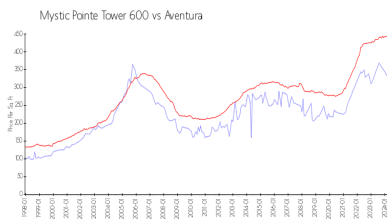

Building Association Information

Mystic Pointe Tower 600 Condominium
 (305) 932-4165

Market Information

Mystic Pointe Tower 600:	\$328/sq. ft.	Aventura:	\$437/sq. ft.
Aventura:	\$437/sq. ft.	Miami-Dade:	\$694/sq. ft.