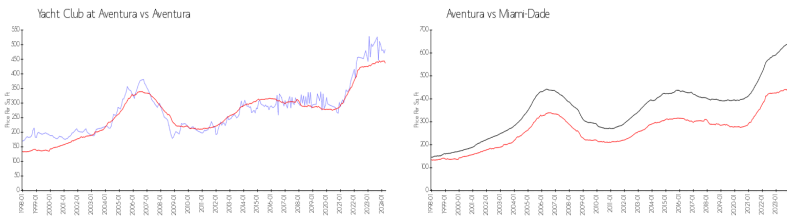

Market Information

Yacht Club at Aventura:	$484/sq. ft.	Aventura:	$437/sq. ft.
Aventura:	$437/sq. ft.	Miami-Dade:	$694/sq. ft.

Inventory for Sale

Yacht Club at Aventura	5%
Aventura	5%
Miami-Dade	3%

Avg. Time to Close Over Last 12 Months

Yacht Club at Aventura	72 days
Aventura	89 days
Miami-Dade	81 days