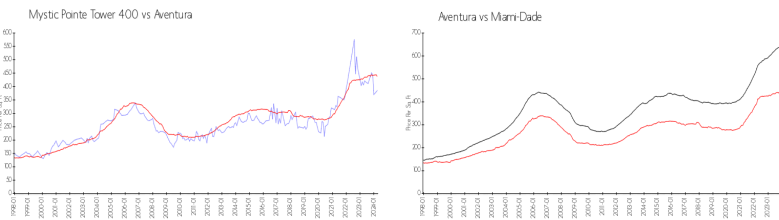

## Market Information

|                          |               |             |               |
|--------------------------|---------------|-------------|---------------|
| Mystic Pointe Tower 400: | \$385/sq. ft. | Aventura:   | \$437/sq. ft. |
| Aventura:                | \$437/sq. ft. | Miami-Dade: | \$695/sq. ft. |