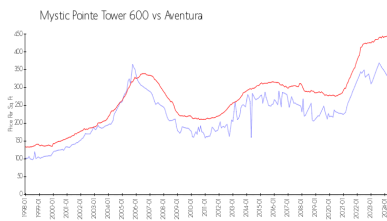

## Market Information

Mystic Pointe Tower 600:	\$328/sq. ft.	Aventura:	\$437/sq. ft.
Aventura:	\$437/sq. ft.	Miami-Dade:	\$694/sq. ft.