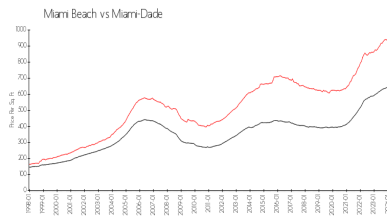

Unit 205 - Rive Marseilles

205 - 1185 Marseille Dr, Miami Beach, FL, Miami-Dade 33141

Unit Information

MLS Number: A11553292
Status: Active
Size: 940 Sq ft.
Bedrooms: 2
Full Bathrooms: 2
Half Bathrooms:
Parking Spaces:
View:
Rental Price: $2,500
List PPSF: $3
Valuated Price: $342,000
Valuated PPSF: $364

The above valuated price is a baseline figure that does not take into account any specific renovation, upgrade, split, merge, or deterioration of the unit.

Building Information

Number of units: 33
Number of active listings for rent: 0
Number of active listings for sale: 2
Building inventory for sale: 6%
Number of sales over the last 12 months: 3
Number of sales over the last 6 months: 0
Number of sales over the last 3 months: 0

Market Information

Rive Marseilles: $363/sq. ft.   Miami Beach: $937/sq. ft.
Miami Beach: $937/sq. ft.   Miami-Dade: $694/sq. ft.

Inventory for Sale

Rive Marseilles: 6%
Miami Beach: 4%
Miami-Dade: 3%

Avg. Time to Close Over Last 12 Months

Rive Marseilles: 111 days
Miami Beach: 97 days
Miami-Dade: 81 days