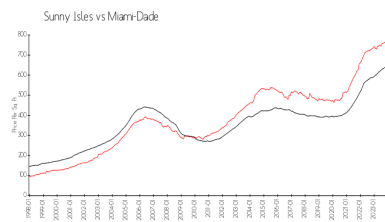

Unit 805 - Trump Tower 1

805 - 16001 Collins Av, Sunny Isles, FL, Miami-Dade 33160

Unit Information

MLS Number: A11560763
Status: Active
Size: 1,435 Sq ft.
Bedrooms: 2
Full Bathrooms: 2
Half Bathrooms:
Parking Spaces:
View:
Rental Price: $7,500
List PPSF: $5
Valuated Price: $947,000
Valuated PPSF: $660

The above valuated price is a baseline figure that does not take into account any specific renovation, upgrade, split, merge, or deterioration of the unit.

Building Information

Number of units: 271
Number of active listings for rent: 20
Number of active listings for sale: 14
Building inventory for sale: 5%
Number of sales over the last 12 months: 11
Number of sales over the last 6 months: 6
Number of sales over the last 3 months: 5

Market Information