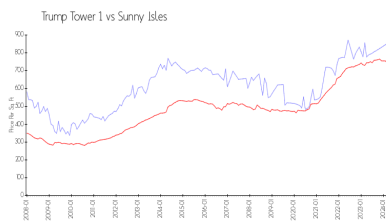

Unit 805 - Trump Tower 1

805 - 16001 Collins Av, Sunny Isles, FL, Miami-Dade 33160

Unit Information

MLS Number: A11560763
Status: Active
Size: 1,435 Sq ft.
Bedrooms: 2
Full Bathrooms: 2
Half Bathrooms:
Parking Spaces:
View:
Rental Price: $7,500
List PPSF: $5
Valuated Price: $947,000
Valuated PPSF: $660

The above valuated price is a baseline figure that does not take into account any specific renovation, upgrade, split, merge, or deterioration of the unit.

Building Information

Number of units: 271
Number of active listings for rent: 20
Number of active listings for sale: 14
Building inventory for sale: 5%
Number of sales over the last 12 months: 11
Number of sales over the last 6 months: 6
Number of sales over the last 3 months: 5

Market Information