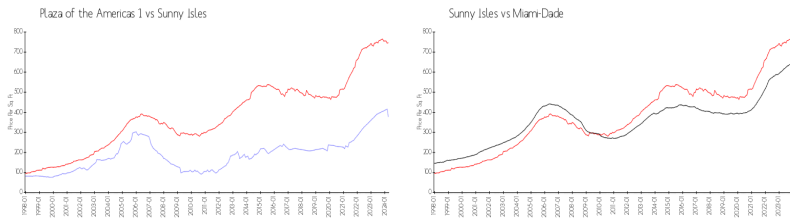

Unit 520 - Plaza of the Americas 1

520 - 16909 N Bay Rd, Sunny Isles, FL, Miami-Dade 33160

Unit Information

MLS Number: A11562633
Status: Active
Size: 767 Sq ft.
Bedrooms: 1
Full Bathrooms: 1
Half Bathrooms: 1
Parking Spaces:
View:
Rental Price: $1,850
List PPSF: $2
Valuated Price: $291,000
Valuated PPSF: $379

The above valuated price is a baseline figure that does not take into account any specific renovation, upgrade, split, merge, or deterioration of the unit.

Building Information

Number of units: 190
Number of active listings for rent: 9
Number of active listings for sale: 9
Building inventory for sale: 4%
Number of sales over the last 12 months: 2
Number of sales over the last 6 months: 1
Number of sales over the last 3 months: 1

Market Information

Plaza of the Americas 1:	$377/sq. ft.	Sunny Isles:	$746/sq. ft.
Sunny Isles:	$746/sq. ft.	Miami-Dade:	$694/sq. ft.

Inventory for Sale

Plaza of the Americas 1: 5%
Sunny Isles: 5%
Miami-Dade: 3%

Avg. Time to Close Over Last 12 Months

Plaza of the Americas 1: 46 days
Sunny Isles: 113 days
Miami-Dade: 81 days