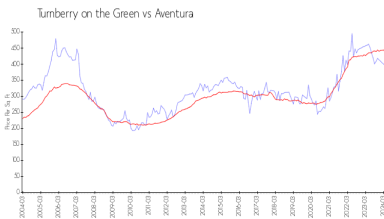

Building Association Information

Turnberry on the Green Condominium
 305-466-7767

Market Information

Turnberry on the Green:	\$396/sq. ft.	Aventura:	\$437/sq. ft.
Aventura:	\$437/sq. ft.	Miami-Dade:	\$694/sq. ft.