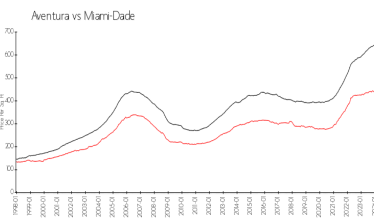

Building Association Information

Turnberry on the Green Condominium
 305-466-7767

Market Information

Turnberry on the Green:	\$396/sq. ft.	Aventura:	\$437/sq. ft.
Aventura:	\$437/sq. ft.	Miami-Dade:	\$694/sq. ft.