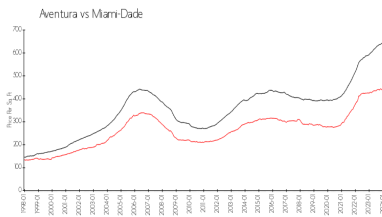

Unit 6503 - Yacht Club at Aventura

6503 - 19501 E Country Club Dr, Aventura, FL, Miami-Dade 33180

Unit Information

MLS Number: A11576937
Status: Active
Size: 730 Sq ft.
Bedrooms: 1
Full Bathrooms: 1
Half Bathrooms:
Parking Spaces: 1 Space, Not Assigned
View: Other View
Rental Price: $2,900
List PPSF: $4
Valuated Price: $348,000
Valuated PPSF: $477

The above valuated price is a baseline figure that does not take into account any specific renovation, upgrade, split, merge, or deterioration of the unit.

Building Information

Number of units: 430
Number of active listings for rent: 41
Number of active listings for sale: 23
Building inventory for sale: 5%
Number of sales over the last 12 months: 27
Number of sales over the last 6 months: 16
Number of sales over the last 3 months: 8

Market Information

Yacht Club at Aventura:	$484/sq. ft.	Aventura:	$437/sq. ft.
Aventura:	$437/sq. ft.	Miami-Dade:	$694/sq. ft.

Inventory for Sale

Yacht Club at Aventura: 5%
Aventura: 5%
Miami-Dade: 3%

Avg. Time to Close Over Last 12 Months

Yacht Club at Aventura: 72 days
Aventura: 89 days
Miami-Dade: 81 days