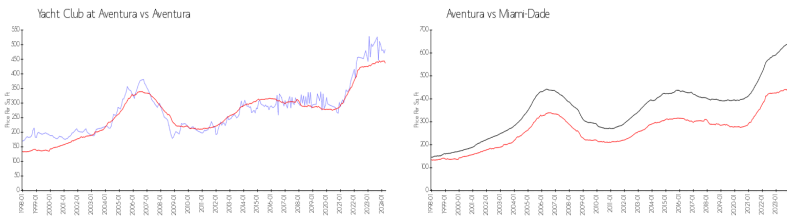

Unit 1108 - Yacht Club at Aventura

1108 - 19501 E Country Club Dr, Aventura, FL, Miami-Dade 33180

Unit Information

MLS Number: F10426768
 Status: Active
 Size: 1,320 Sq ft.
 Bedrooms: 3
 Full Bathrooms: 2
 Half Bathrooms: 0
 Parking Spaces:
 View:
 Rental Price: \$5,500
 List PPSF: \$4
 Valuated Price: \$692,000
 Valuated PPSF: \$524

Market Information

| | | | |
|---------------|---------------|-------------|---------------|
| Yacht Club at | \$484/sq. ft. | Aventura: | \$437/sq. ft. |
| Aventura: | | Miami-Dade: | \$694/sq. ft. |
| Aventura: | \$437/sq. ft. | | |