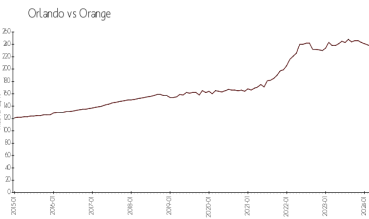

Building Association Information

Venetian Place
 5749 Gatlin Ave
 Orlando, FL 32822
 Phone number (407) 384-6448

<http://www.venetian-hoa.com/vp/home.asp>

Market Information

Venetian Place:	\$162/sq. ft.	Orlando:	\$235/sq. ft.
Orlando:	\$235/sq. ft.	Orange:	\$246/sq. ft.