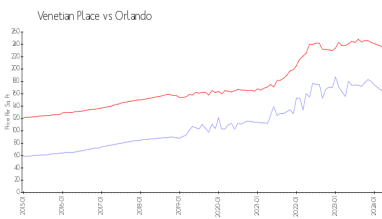

Building Association Information

Venetian Place
 5749 Gatlin Ave
 Orlando, FL 32822
 Phone number (407) 384-6448

<http://www.venetian-hoa.com/vp/home.asp>

Market Information

Venetian Place:	\$162/sq. ft.	Orlando:	\$235/sq. ft.
Orlando:	\$235/sq. ft.	Orange:	\$246/sq. ft.

Inventory for Sale

Venetian Place	1%
Orlando	2%
Orange	2%

Avg. Time to Close Over Last 12 Months

Venetian Place	44 days
Orlando	42 days
Orange	42 days