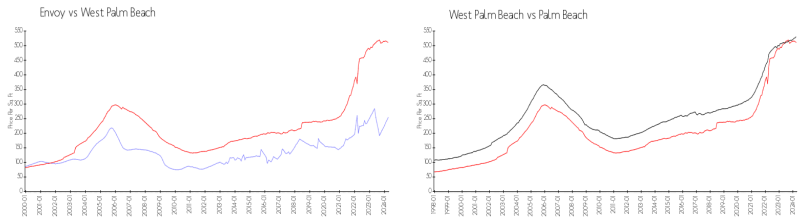

Unit 504 - Envoy

504 - 2450 Presidential Wy, West Palm Beach, FL, Palm Beach 33401

Unit Information

MLS Number:	F10412304
Status:	Active
Size:	2,334 Sq ft.
Bedrooms:	3
Full Bathrooms:	3
Half Bathrooms:	0
Parking Spaces:	1 Space
View:	
Rental Price:	$3,900
List PPSF:	$2
Valuated Price:	$653,000
Valuated PPSF:	$280

The above valuated price is a baseline figure that does not take into account any specific renovation, upgrade, split, merge, or deterioration of the unit.

Building Information

Number of units:	148
Number of active listings for rent:	2
Number of active listings for sale:	11
Building inventory for sale:	7%
Number of sales over the last 12 months:	9
Number of sales over the last 6 months:	5
Number of sales over the last 3 months:	3

Building Association Information

The Envoy Condominium Association Inc
2450 Presidential Way
West Palm Beach, FL33401-1329
(561) 684-6136

Market Information

Envoy:	$254/sq. ft.	West Palm Beach:	$511/sq. ft.
West Palm Beach:	$511/sq. ft.	Palm Beach:	$475/sq. ft.

Inventory for Sale

Envoy	7%
West Palm Beach	4%
Palm Beach	3%

Avg. Time to Close Over Last 12 Months

Envoy	7 days
West Palm Beach	52 days
Palm Beach	56 days