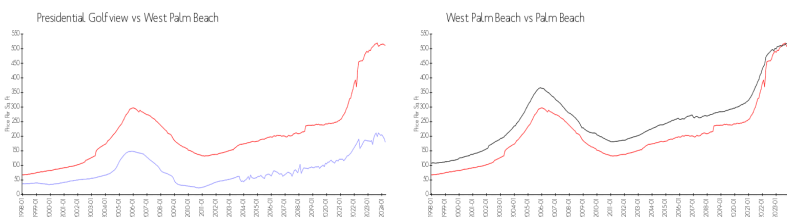

Market Information

Presidential Golfview: $180/sq. ft.
West Palm Beach: $511/sq. ft.
West Palm Beach: $511/sq. ft.
Palm Beach: $475/sq. ft.