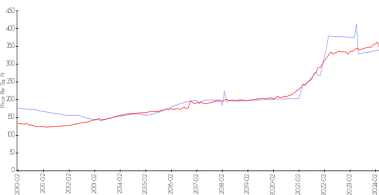

Unit 208 Legendary Cir - Legends (The)

208 Legendary Cir - 100-256 Legendary Cir, Palm Beach Gardens, FL, Palm Beach 33418

Unit Information

MLS Number: RX-10908051
 Status: Active
 Size: 2,072 Sq ft.
 Bedrooms: 3
 Full Bathrooms: 2
 Half Bathrooms: 0
 Parking Spaces:
 View:
 Rental Price: \$10,000
 List PPSF: \$5
 Valuated Price: \$708,000
 Valuated PPSF: \$342

The above valuated price is a baseline figure that does not take into account any specific renovation, upgrade, split, merge, or deterioration of the unit.

Building Information

Number of units: 78
 Number of active listings for rent: 0
 Number of active listings for sale: 4
 Building inventory for sale: 5%
 Number of sales over the last 12 months: 3
 Number of sales over the last 6 months: 0
 Number of sales over the last 3 months: 0

Market Information

Legends (The) vs Palm Beach Gardens

Palm Beach Gardens vs Palm Beach

Legends (The):	\$340/sq. ft.	Palm Beach Gardens:	\$342/sq. ft.
Palm Beach Gardens:	\$342/sq. ft.	Palm Beach:	\$475/sq. ft.