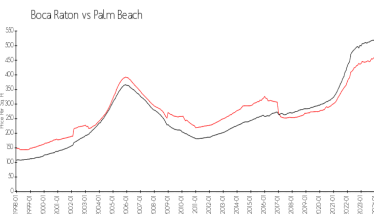

Unit 7835 Lakeside Blvd # 976 - Lakewood Midrise (3 to 10)

7835 Lakeside Blvd # 976 - 7738 Lakeside Blvd, Boca Raton, FL, Palm Beach 33434

Unit Information

MLS Number:	RX-10955980
Status:	Active
Size:	1,050 Sq ft.
Bedrooms:	2
Full Bathrooms:	2
Half Bathrooms:	0
Parking Spaces:	Assigned
View:	Golf
List Price:	$79,900
List PPSF:	$76
Valuated Price:	$156,000
Valuated PPSF:	$149

The above valuated price is a baseline figure that does not take into account any specific renovation, upgrade, split, merge, or deterioration of the unit.

Building Information

Number of units:	354
Number of active listings for rent:	0
Number of active listings for sale:	5
Building inventory for sale:	1%
Number of sales over the last 12 months:	26
Number of sales over the last 6 months:	15
Number of sales over the last 3 months:	10

Building Association Information

Lakewood Midrise
Address: 7738 Lakeside Blvd,
Boca Raton, FL 33434
Phone: +1 561-883-3300

Recent Sales

Unit #	Size	Closing Date	Sale Price	PPSF
666	1,050 sq ft	May 2024	$240,000	$229
846	1,050 sq ft	Apr 2024	$129,000	$123
1053	1,050 sq ft	Apr 2024	$80,000	$76
332	1,255 sq ft	Apr 2024	$230,000	$183
986	1,050 sq ft	Apr 2024	$212,000	$202

Market Information

Lakewood Midrise (3 to 10):	$145/sq. ft.	Boca Raton:	$463/sq. ft.
Boca Raton:	$463/sq. ft.	Palm Beach:	$475/sq. ft.

Inventory for Sale

Lakewood Midrise (3 to 10)	1%
Boca Raton	3%