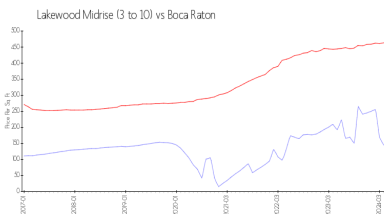

Unit 7835 Lakeside Blvd # 976 - Lakewood Midrise (3 to 10)

7835 Lakeside Blvd # 976 - 7738 Lakeside Blvd, Boca Raton, FL, Palm Beach 33434

Unit Information

MLS Number:	RX-10955980
Status:	Active
Size:	1,050 Sq ft.
Bedrooms:	2
Full Bathrooms:	2
Half Bathrooms:	0
Parking Spaces:	Assigned
View:	Golf
List Price:	$79,900
List PPSF:	$76
Valuated Price:	$156,000
Valuated PPSF:	$149

The above valuated price is a baseline figure that does not take into account any specific renovation, upgrade, split, merge, or deterioration of the unit.

Building Information

Number of units:	354
Number of active listings for rent:	0
Number of active listings for sale:	5
Building inventory for sale:	1%
Number of sales over the last 12 months:	26
Number of sales over the last 6 months:	15
Number of sales over the last 3 months:	10

Building Association Information

Lakewood Midrise
Address: 7738 Lakeside Blvd,
Boca Raton, FL 33434
Phone: +1 561-883-3300

Recent Sales

Unit #	Size	Closing Date	Sale Price	PPSF
666	1,050 sq ft	May 2024	$240,000	$229
846	1,050 sq ft	Apr 2024	$129,000	$123
1053	1,050 sq ft	Apr 2024	$80,000	$76
332	1,255 sq ft	Apr 2024	$230,000	$183
986	1,050 sq ft	Apr 2024	$212,000	$202

Market Information

Lakewood Midrise (3 to 10):	$145/sq. ft.	Boca Raton:	$463/sq. ft.
Boca Raton:	$463/sq. ft.	Palm Beach:	$475/sq. ft.

Inventory for Sale

Lakewood Midrise (3 to 10)	1%
Boca Raton	3%