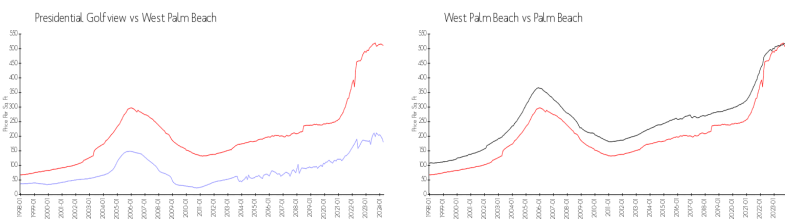

Market Information

Presidential Golfview: $180/sq. ft.
West Palm Beach: $511/sq. ft.
West Palm Beach: $511/sq. ft.
Palm Beach: $475/sq. ft.