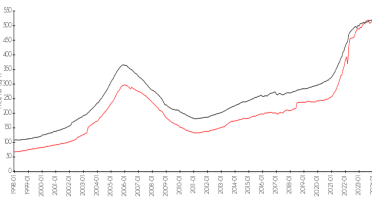

## Market Information

Lands of the President 7 vs West Palm Beach

West Palm Beach vs Palm Beach

Lands of the President 7:	\$198/sq. ft.	West Palm Beach:	\$511/sq. ft.
West Palm Beach:	\$511/sq. ft.	Palm Beach:	\$475/sq. ft.