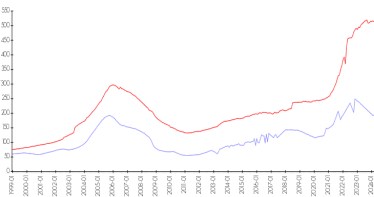

Unit 202 - Lands of the President 7

202 - 2425 Presidential Wy, West Palm Beach, FL, Palm Beach 33401

Unit Information

MLS Number: RX-10972762
Status: Active
Size: 1,116 Sq ft.
Bedrooms: 2
Full Bathrooms: 2
Half Bathrooms: 0
Parking Spaces: Assigned, Open
View:
Rental Price: $2,300
List PPSF: $2
Valuated Price: $200,000
Valuated PPSF: $179

The above valuated price is a baseline figure that does not take into account any specific renovation, upgrade, split, merge, or deterioration of the unit.

Building Information

Number of units: 114
Number of active listings for rent: 4
Number of active listings for sale: 14
Building inventory for sale: 12%
Number of sales over the last 12 months: 5
Number of sales over the last 6 months: 2
Number of sales over the last 3 months: 1

Building Association Information

Lands Of Prsdent Condo 7 Assoc
2425 Presidential Way
West Palm Beach, FL33401-1322
(561) 684-0052

Market Information

Lands of the President 7 vs West Palm Beach