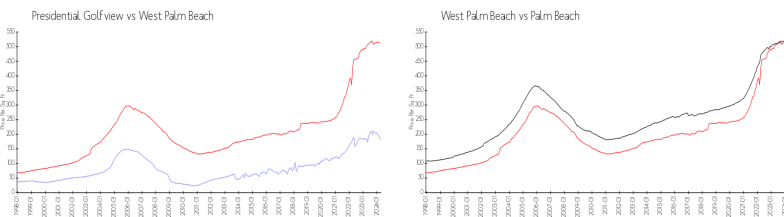

Unit 1720 N Congress Ave # 411 - Presidential Golfview

1720 N Congress Ave # 411 - 1700 N Congress Ave, West Palm Beach, FL, Palm Beach 33401

Unit Information

MLS Number: RX-10975953
Status: Active
Size: 1,030 Sq ft.
Bedrooms: 2
Full Bathrooms: 2
Half Bathrooms: 0
Parking Spaces: 2+ Spaces, Open
View: Garden, Golf
Rental Price: $1,800
List PPSF: $2
Valuated Price: $188,000
Valuated PPSF: $183

The above valuated price is a baseline figure that does not take into account any specific renovation, upgrade, split, merge, or deterioration of the unit.

Building Information

Number of units: 436
Number of active listings for rent: 0
Number of active listings for sale: 9
Building inventory for sale: 2%
Number of sales over the last 12 months: 18
Number of sales over the last 6 months: 9
Number of sales over the last 3 months: 5

Building Association Information

Presidential Golfview Condo
West Palm Beach, FL 33401
1700 N Congress Ave Apt A,
(561) 684-7725
1720 N Congress Ave Apt A,
(561) 471-0981
1750 N Congress Ave,
(561) 688-0892
1820 N Congress Ave Apt A,
(561) 686-6342
1850 N Congress Ave,
(561) 686-1077
1860 N Congress Ave
(561) 686-4948
1900 S Congress Ave Ste A,
(561) 683-7512
2000 N Congress Ave # A,
(561) 684-1531

Market Information

Presidential Golfview: $180/sq. ft.
West Palm Beach: $511/sq. ft.
West Palm Beach: $511/sq. ft.
Palm Beach: $475/sq. ft.