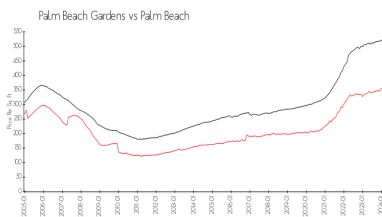

Market Information

Fiore at the Gardens: $331/sq. ft.

Palm Beach Gardens: $342/sq. ft.

Palm Beach Gardens: $342/sq. ft.

Palm Beach: $475/sq. ft.

Inventory for Sale

Fiore at the Gardens: 2%
Palm Beach Gardens: 2%
Palm Beach: 3%

Avg. Time to Close Over Last 12 Months