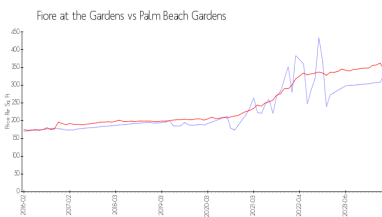

Market Information

Fiore at the Gardens: $331/sq. ft.

Palm Beach Gardens: $342/sq. ft.

Palm Beach Gardens: $342/sq. ft.

Palm Beach: $475/sq. ft.

Inventory for Sale

Fiore at the Gardens: 2%
Palm Beach Gardens: 2%
Palm Beach: 3%

Avg. Time to Close Over Last 12 Months