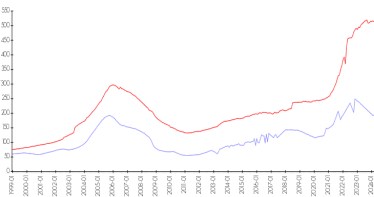

Unit 1902 - Lands of the President 7

1902 - 2425 Presidential Wy, West Palm Beach, FL, Palm Beach 33401

Unit Information

MLS Number: RX-10977072
Status: Active
Size: 1,395 Sq ft.
Bedrooms: 2
Full Bathrooms: 2
Half Bathrooms: 0
Parking Spaces: Assigned
View: City,Golf
Rental Price: $2,000
List PPSF: $1
Valuated Price: $237,000
Valuated PPSF: $212

The above valuated price is a baseline figure that does not take into account any specific renovation, upgrade, split, merge, or deterioration of the unit.

Building Information

Number of units: 114
Number of active listings for rent: 4
Number of active listings for sale: 14
Building inventory for sale: 12%
Number of sales over the last 12 months: 5
Number of sales over the last 6 months: 2
Number of sales over the last 3 months: 1

Building Association Information

Lands Of Prsdent Condo 7 Assoc
2425 Presidential Way
West Palm Beach, FL33401-1322
(561) 684-0052

Market Information

Lands of the President 7 vs West Palm Beach