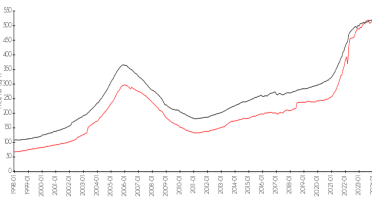

Lands of the President 7:	\$198/sq. ft.	West Palm Beach:	\$511/sq. ft.
West Palm Beach:	\$511/sq. ft.	Palm Beach:	\$475/sq. ft.

Inventory for Sale

Lands of the President 7: 12%
 West Palm Beach: 4%
 Palm Beach: 3%