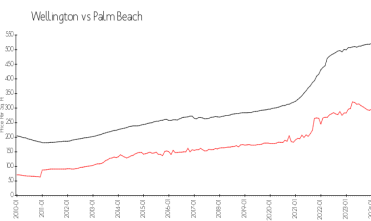

Market Information

Georgian Courts:	\$330/sq. ft.	Wellington:	\$309/sq. ft.
Wellington:	\$309/sq. ft.	Palm Beach:	\$475/sq. ft.

Inventory for Sale

Georgian Courts	0%
Wellington	2%
Palm Beach	3%

Avg. Time to Close Over Last 12 Months