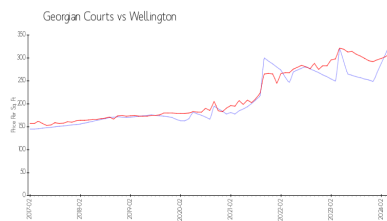

Market Information

Georgian Courts:	\$330/sq. ft.	Wellington:	\$309/sq. ft.
Wellington:	\$309/sq. ft.	Palm Beach:	\$475/sq. ft.

Inventory for Sale

Georgian Courts	0%
Wellington	2%
Palm Beach	3%

Avg. Time to Close Over Last 12 Months

Georgian Courts	40 days
Wellington	67 days
Palm Beach	56 days