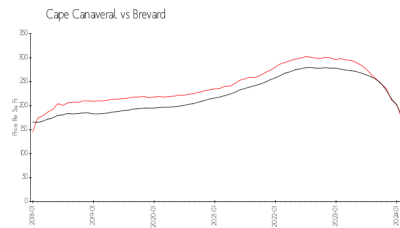

## Market Information

Plaza 221&223: \$60/sq. ft.  
Cape Canaveral: \$144/sq. ft.

Cape Canaveral: \$144/sq. ft.  
Brevard: \$145/sq. ft.