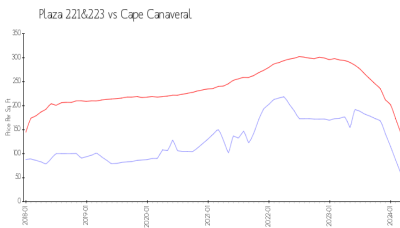

## Market Information

Plaza 221&223: \$60/sq. ft.  
Cape Canaveral: \$144/sq. ft.

Cape Canaveral: \$144/sq. ft.  
Brevard: \$145/sq. ft.