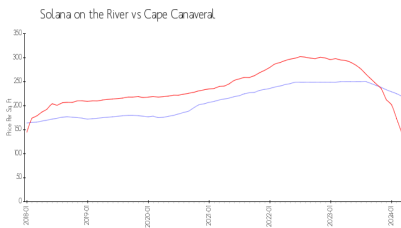

Solana on the River

7128 Marbella Ct, Cape Canaveral, FL, Brevard 32920

Building Information

Number of units:	80
Number of active listings for rent:	0
Number of active listings for sale:	0
Building inventory for sale:	
Number of sales over the last 12 months:	0%
Number of sales over the last 6 months:	0
Number of sales over the last 3 months:	0

Solana On the River
Address: 7027 Sevilla Ct,
Cape Canaveral, FL 32920
Phone: +1 321-784-2957

Built in 2004 - 80 units - 5 floors

Market Information

Solana on the River: \$220/sq. ft.
Cape Canaveral: \$144/sq. ft.

Cape Canaveral: \$144/sq. ft.
Brevard: \$145/sq. ft.

Inventory for Sale

Solana on the River
Cape Canaveral
0%%

Brevard

Avg. Time to Close Over Last 12 Months

Solana on the River	38 days
Cape Canaveral	26 days
Brevard	37 days