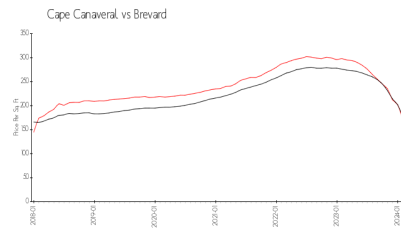

Solana on the River

7128 Marbella Ct, Cape Canaveral, FL, Brevard 32920

Building Information

Number of units:	80
Number of active listings for rent:	0
Number of active listings for sale:	0
Building inventory for sale:	
Number of sales over the last 12 months:	0%
Number of sales over the last 6 months:	0
Number of sales over the last 3 months:	0

Solana On the River
Address: 7027 Sevilla Ct,
Cape Canaveral, FL 32920
Phone: +1 321-784-2957

Built in 2004 - 80 units - 5 floors

Market Information

Solana on the River: \$220/sq. ft.
Cape Canaveral: \$144/sq. ft.

Cape Canaveral: \$144/sq. ft.
Brevard: \$145/sq. ft.

Inventory for Sale

Solana on the River
Cape Canaveral
0%%

Brevard

Avg. Time to Close Over Last 12 Months

Solana on the River	38 days
Cape Canaveral	26 days
Brevard	37 days